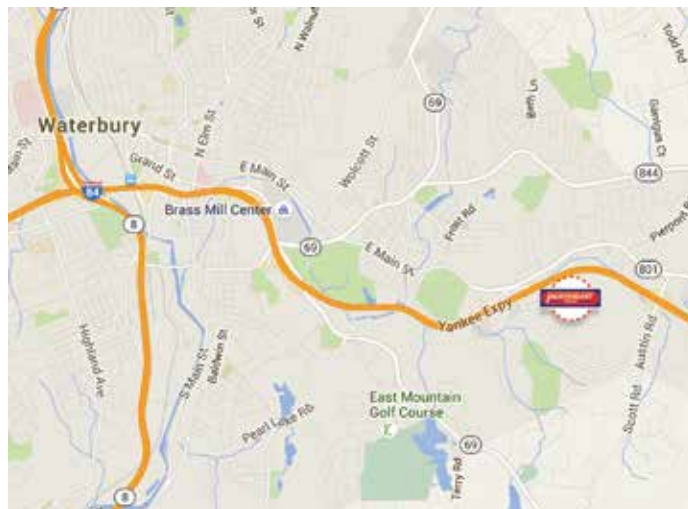

WATERBURY, CT • #132

I-84 Exit 25 Schraffts Drive

| | |
|----------------------|-------------------------------------|
| | |
| City | Waterbury |
| Size | 14 x 48 Digital |
| Location | I-84 at Exit 25 Schraffts Drive |
| Per Flip Impressions | 291, 632 |
| Illuminated | Yes |
| Flips | 6 Advertisers Max / 10 Second Dwell |
| Latitude | 41.542131 |
| Longitude | -72.989533 |
| Facing | West |