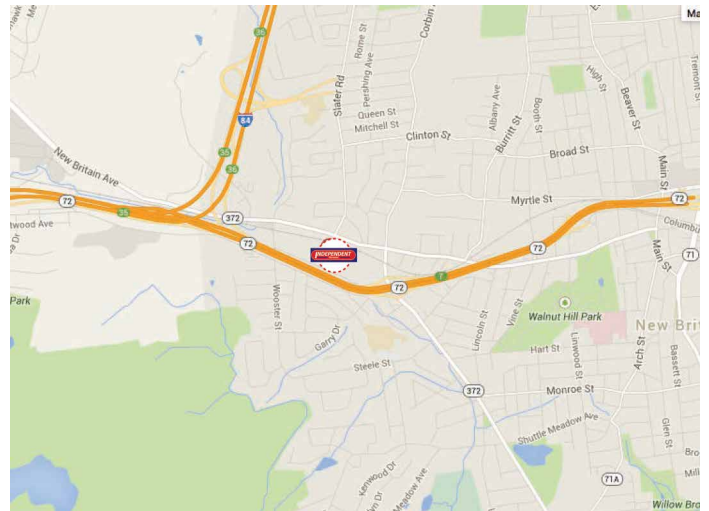

**Independent Outdoor III LLC**  
 Silversmith Park • 346 Quinnipiac Street  
 Building I • 3rd Floor  
 Wallingford, CT 06492  
[www.independentoutdoor.com](http://www.independentoutdoor.com)

**NEW BRITAIN, CT • #131**

Route 72, West of 372

City	Hartford
Size	14' x 48'
Location	Route 72, West of 372
Weekly Impressions	269, 305
Type	Vinyl
Illuminated	Yes
Latitude	41.664944
Longitude	-71.811840
Facing	East

**Contact information:**