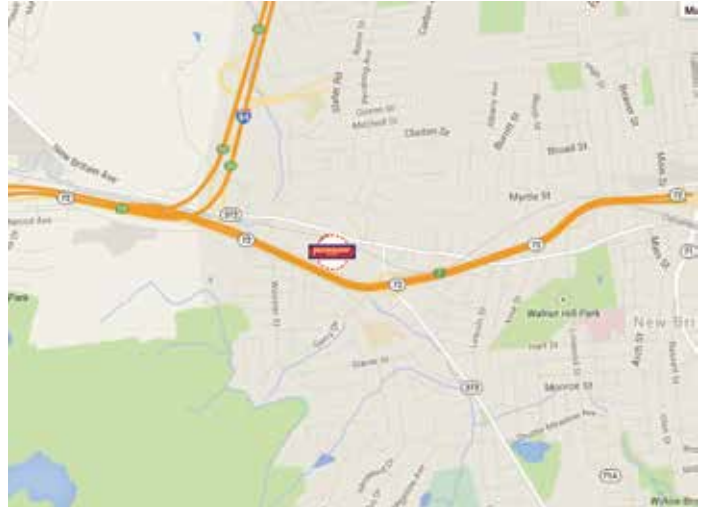

Independent Outdoor III LLC
 Silversmith Park • 346 Quinnipiac Street
 Building I • 3rd Floor
 Wallingford, CT 06492
www.independentoutdoor.com

NEW BRITAIN, CT • #130

Route 72, West of 372

City	Hartford
Size	14 x 48 Digital
Location	Route 72, West of 372
Per Flip Impressions	145, 302
Illuminated	Yes
Flips	6 Advertisers 10 second dwell time
Latitude	41.664944
Longitude	-71.811840
Facing	West