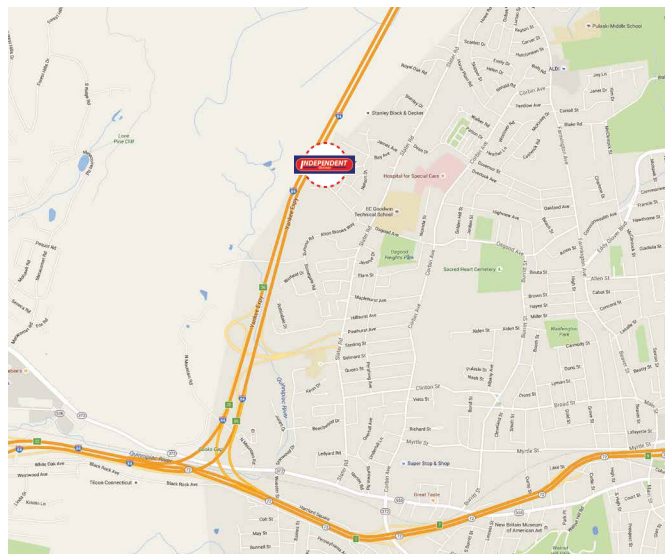

## NEW BRITAIN, CT • #129

I-84 @ Farmington Town Line

City	New Britain
Size	14x48
Location	I-84 @ Farmington Town Line
Per Flip Impressions	190,826
Illuminated	Yes
Flips	6 adv 10 second dwell time
Latitude	41.689278
Longitude	-72.813482
Facing	East