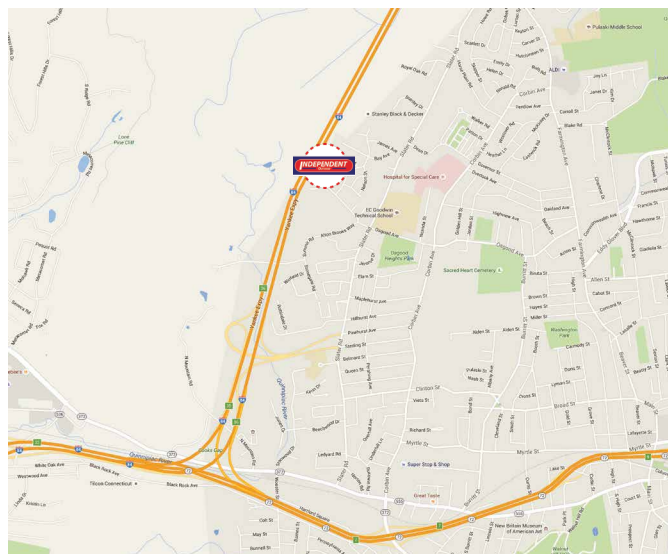

NEW BRITAIN, CT • #128

I-84 @ Farmington Town Line

City	New Britain
Size	14x48
Location	I-84 @ Farmington Town Line
Per Flip Impressions	246,065
Illuminated	Yes
Flips	6 adv 10 second dwell time
Latitude	41.689278
Longitude	-72.813482
Facing	West