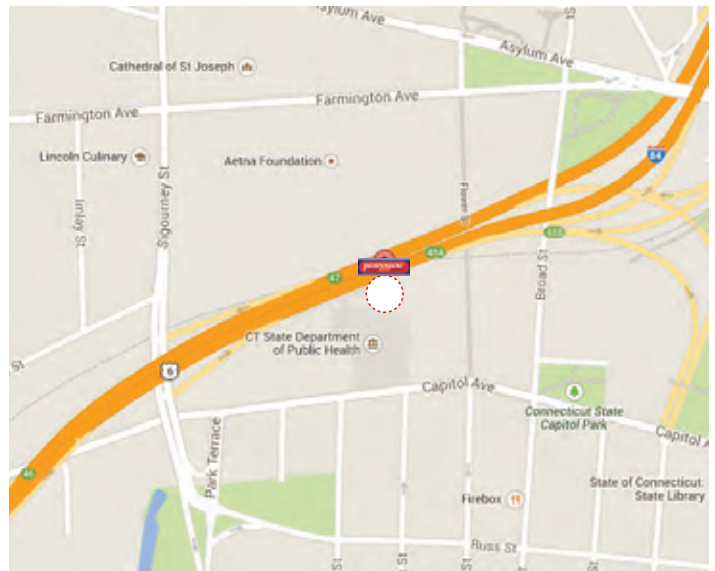

Independent Outdoor III LLC  
 Silversmith Park • 346 Quinnipiac Street  
 Building I • 3rd Floor  
 Wallingford, CT 06492  
[www.independentoutdoor.com](http://www.independentoutdoor.com)

## Hartford, CT #135

I-84 at Exit 48 Capitol Ave

City	Hartford
Size	14x48
Location	I-84 at Exit 48 Capitol Ave
Per Flip Impressions	429,430
Illuminated	Digital
Flips	6 each side with 10 second hold
Specifications	242 x 858
Latitude	41,765260
Longitude	-72.689532
Facing	East