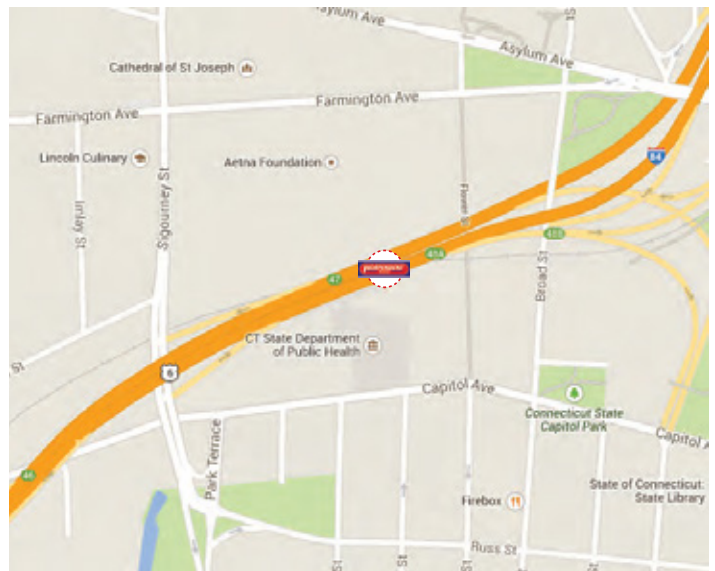

Independent Outdoor III LLC
 Silversmith Park • 346 Quinnipiac Street
 Building I • 3rd Floor
 Wallingford, CT 06492
www.independentoutdoor.com

Hartford, CT #134

I-84 at Exit 48 Capitol Ave

City	Hartford
Size	14x48
Location	I-84 at Exit 48 Capitol Ave
Per Flip Impressions	545,492
Illuminated	Digital
Flips	6 each side with 10 second hold
Specifications	242 x 858
Latitude	41,765260
Longitude	-72.689532
Facing	West