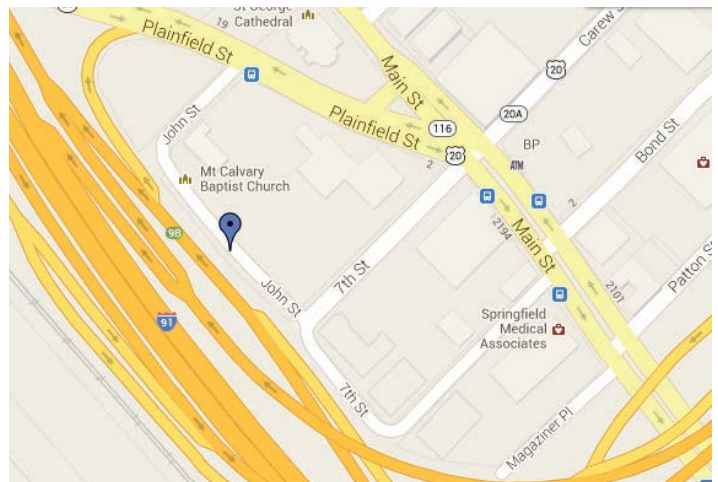

Independent Outdoor III LLC
 Silversmith Park • 346 Quinnipiac Street
 Building I • 3rd Floor
 Wallingford, CT 06492
www.independentoutdoor.com

Great positioning on Interstate 91

I-91 in Springfield • #210

Description:

Ideal opportunity to advertise your products and services. #210 display is perfectly angled to greet motorists traveling on I-91.

Illuminated board is visible to Northbound traffic.

DETAILS	
County	Springfield
Size	672 square feet each side. 14 'x 48'
Location	Slightly north of 291 Interchange
Impressions	295,877
Type	Vinyl
Illuminated	Yes
Latitude	42.109418
Longitude	-72.603689
Facing	South