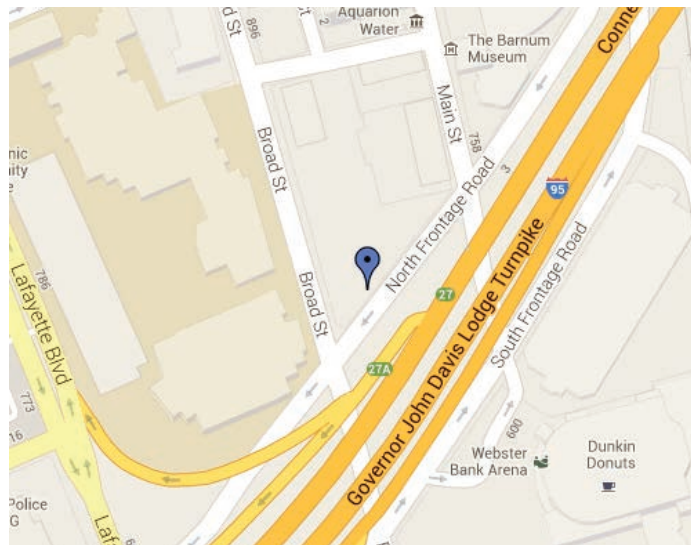

*The best new digital billboard on I-95*

**I-95 North of Route 8  
 I-95, Bridgeport • #198**

**Description:**

This sign is visible to northbound traffic on heavily congested I-95.

DETAILS	
County	Fairfield
Size	16 x 50
Location	I-95 at RT 8 Interchange
Per Flip Impressions	293,745
Type	Digital
Flips	6 adv 10 second dwell time
Latitude	41.174289
Longitude	-73.188952
Facing	South