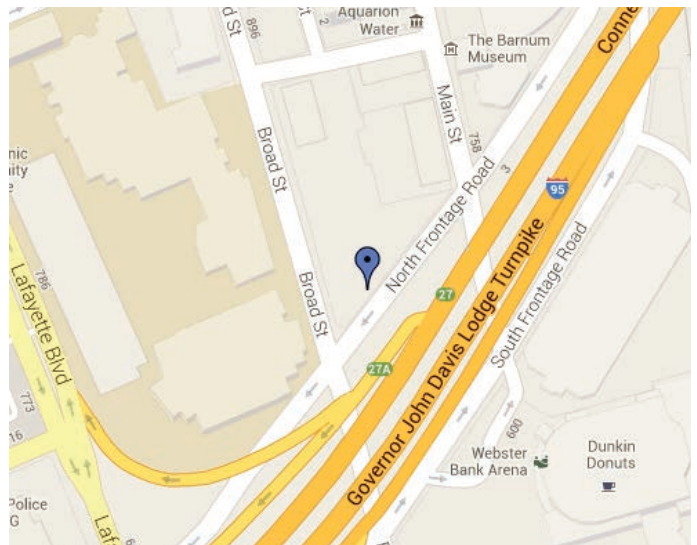

**Independent Outdoor III LLC**  
 Silversmith Park • 346 Quinnipiac Street  
 Building I • 3rd Floor  
 Wallingford, CT 06492  
[www.independentoutdoor.com](http://www.independentoutdoor.com)

*The best new digital billboard on I-95*

**I-95 North of Route 8  
 I-95, Bridgeport • #197**

**Description:**

This sign is visible to southbound traffic on heavily congested I-95.

DETAILS	
County	Fairfield
Size	16 x 50
Location	I-95 at RT 8 Interchange
Type	Digital
Flips	6 adv 10 second dwell time
Per Flip Impressions	382,357
Latitude	41.174289
Longitude	-73.188952
Facing	North