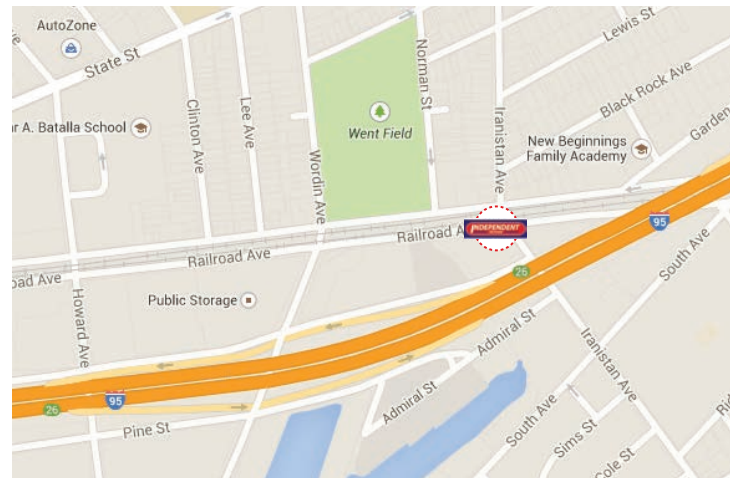

Independent Outdoor III LLC
Silversmith Park • 346 Quinnipiac Street
Building I • 3rd Floor
Wallingford, CT 06492
www.independentoutdoor.com

I-95 SOUTH OF RT 8 • #194

| DETAILS | |
|--------------------|--------------------|
| County | Fairfield |
| Size | 14 'x 48' |
| Location | I-95 South of Rt 8 |
| Weekly Impressions | 583,674 |
| Type | Vinyl |
| Illuminated | Yes |
| Latitude | 41.16841 |
| Longitude | -73.20115 |
| Facing | North |

It's good to be in heavy traffic™