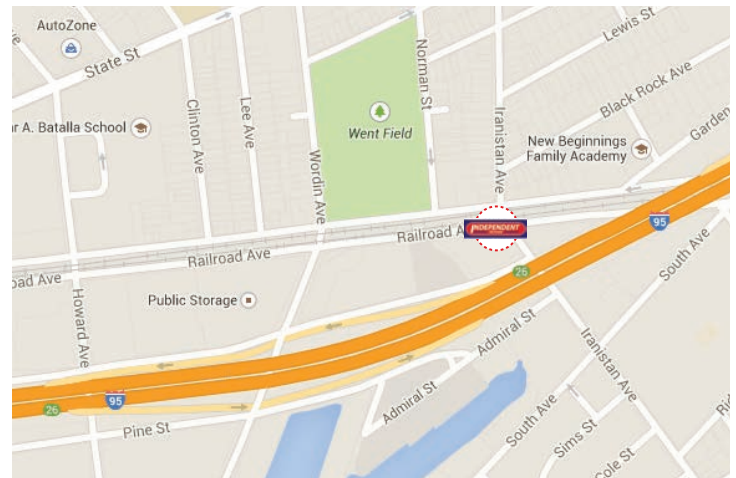

**Independent Outdoor III LLC**  
Silversmith Park • 346 Quinnipiac Street  
Building I • 3rd Floor  
Wallingford, CT 06492  
[www.independentoutdoor.com](http://www.independentoutdoor.com)

## I-95 SOUTH OF RT 8 • #193

DETAILS	
County	Fairfield
Size	14 'x 48'
Location	I-95 South of Rt 8
Weekly Impressions	454,842
Type	Vinyl
Illuminated	Yes
Latitude	41.16841
Longitude	-73.20115
Facing	South

***It's good to be in heavy traffic™***