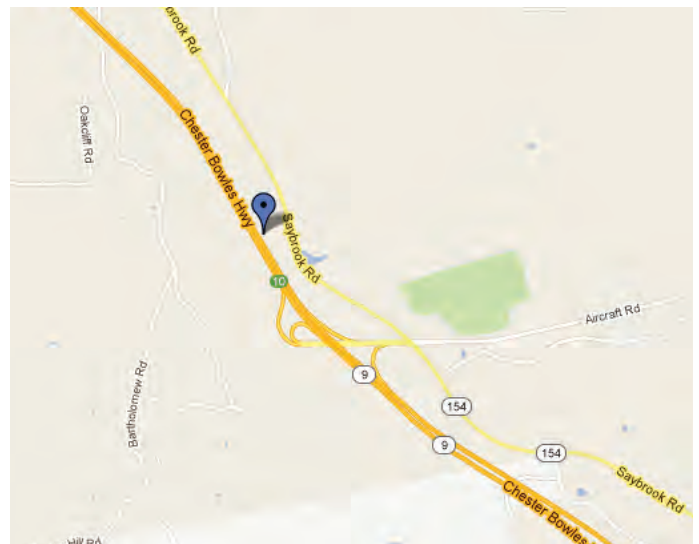

Independent Outdoor III LLC
 Silversmith Park • 346 Quinnipiac Street
 Building I • 3rd Floor
 Wallingford, CT 06492
www.independentoutdoor.com

The ONLY Billboard on Route 9

Route 9 • #190

Description:

The perfect 'cheater' route for today's motorist. With on-going construction on Connecticut's major expressways, Route 9 is an ideal solution for daily commuters.

Views of hills and a river and ONE-only ONE-billboard.

Illuminated board is visible to Northbound traffic.

DETAILS	
County	Middletown
Size	14 'x 48'
Location	Route 9 at Aircraft Road
Impressions	174,116
Type	Vinyl
Illuminated	Yes
Latitude	41.517683
Longitude	-72.602252
Facing	South