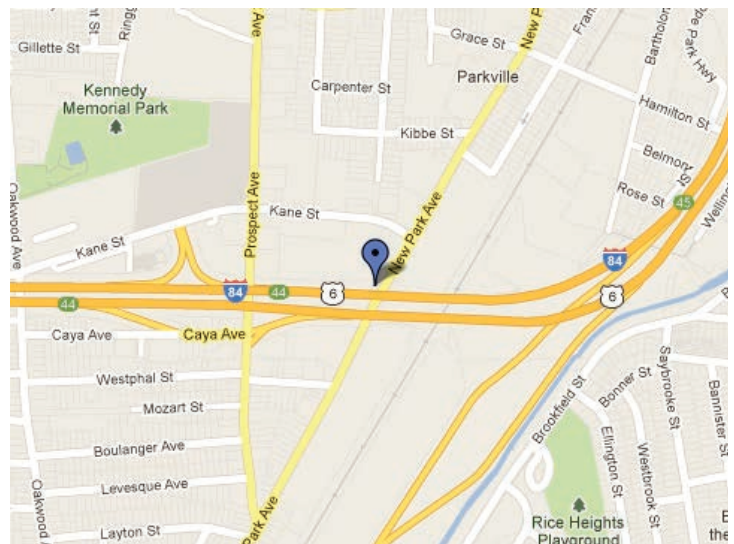

Independent Outdoor III LLC  
 Silversmith Park • 346 Quinnipiac Street  
 Building I • 3rd Floor  
 Wallingford, CT 06492  
[www.independentoutdoor.com](http://www.independentoutdoor.com)

**Jam-packed with commuters!**  
 Great positioning on Interstate 84

**I-84 at West Hartford town line • #149**

**Description:**

Ideal opportunity to advertise your products and services. #149 display is perfectly angled to greet motorists traveling on I-84.

**DETAILS for #149**

County	Hartford
Size	672 square feet each side. 14 'x 48'
Location	I-84 at West Hartford town line
Per Flip Impressions	344,880
Type	Digital
Flips	6 each side with 10 second hold
Latitude	41.750193
Longitude	-72.71148
Facing	East