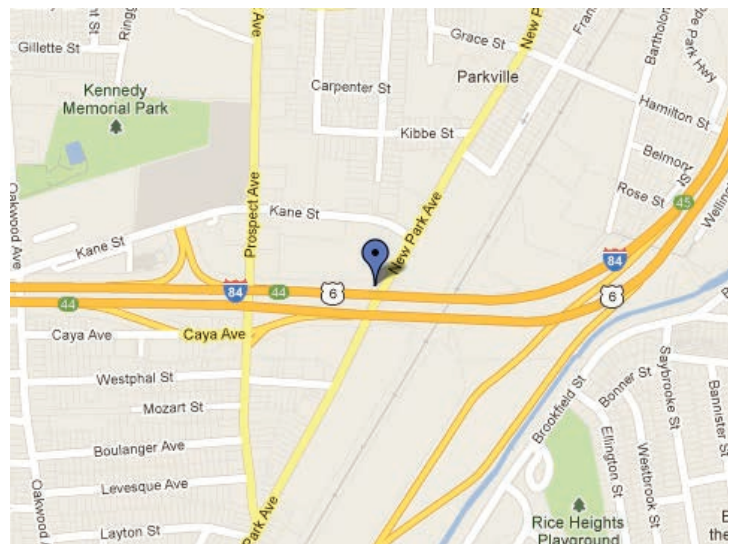

**Independent Outdoor III LLC**  
 Silversmith Park • 346 Quinnipiac Street  
 Building I • 3rd Floor  
 Wallingford, CT 06492  
[www.independentoutdoor.com](http://www.independentoutdoor.com)

**Jam-packed with commuters!**  
 Great positioning on Interstate 84

**I-84 at West Hartford town line • #148**

**Description:**

Ideal opportunity to advertise your products and services. #148 display is perfectly angled to greet motorists traveling on I-84.

Digital display is visible to Eastbound traffic.

DETAILS for #148	
County	Hartford
Size	672 square feet each side. 14 'x 48'
Location	I-84 at West Hartford town line
Per Flip Impressions	276,264
Type	Digital
Flips	6 each side with 10 second hold
Latitude	41.750193
Longitude	-72.71148
Facing	West