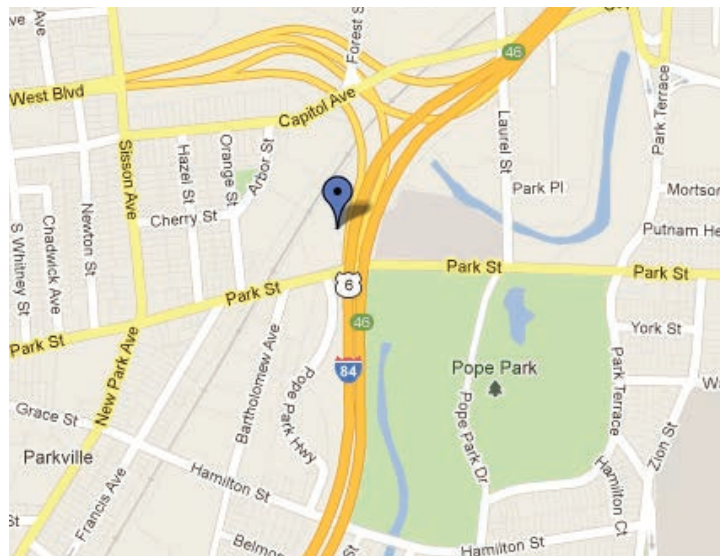

Independent Outdoor III LLC
 Silversmith Park • 346 Quinnipiac Street
 Building I • 3rd Floor
 Wallingford, CT 06492
www.independentoutdoor.com

Heavily traveled and viewed!
 Great positioning on Interstate 84

I-84 at 1400 Park Street • #147

Description:

Ideal opportunity to advertise your products and services. #147 display is perfectly angled to greet motorists traveling on I-84.

Illuminated board is visible to Westbound traffic.

DETAILS	
County	Hartford
Size	672 square feet each side. 14 'x 48'
Location	I-84 at 1400 Park Street
Weekly Impressions	537,258
Type	Vinyl
Illuminated	Yes
Latitude	41.758995
Longitude	-72.70112
Facing	East