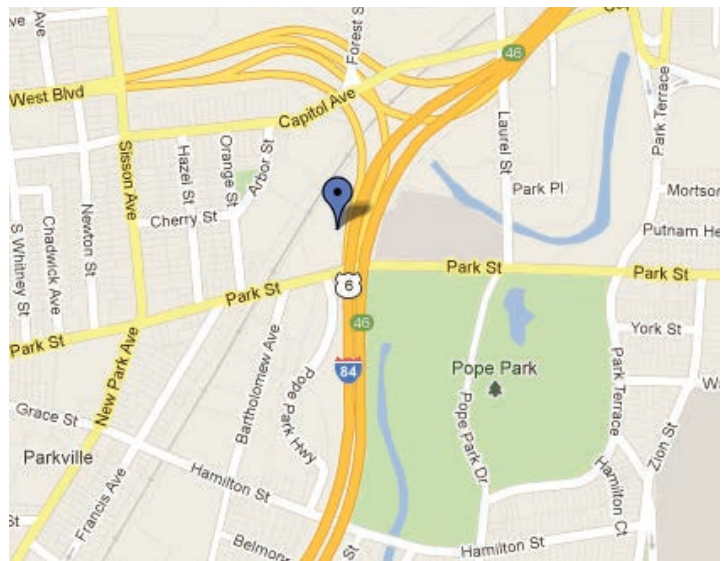

Independent Outdoor III LLC
 Silversmith Park • 346 Quinnipiac Street
 Building I • 3rd Floor
 Wallingford, CT 06492
www.independentoutdoor.com

Heavily traveled and viewed!
 Great positioning on Interstate 84

I-84 at 1400 Park Street • #146

Description:

Ideal opportunity to advertise your products and services. #146 display is perfectly angled to greet motorists traveling on I-84.

Illuminated board is visible to Eastbound traffic.

DETAILS	
County	Hartford
Size	672 square feet each side. 14 'x 48'
Location	I-84 at 1400 Park Street
Weekly Impressions	440,781
Type	Vinyl
Illuminated	Yes
Latitude	41.758995
Longitude	-72.70112
Facing	West