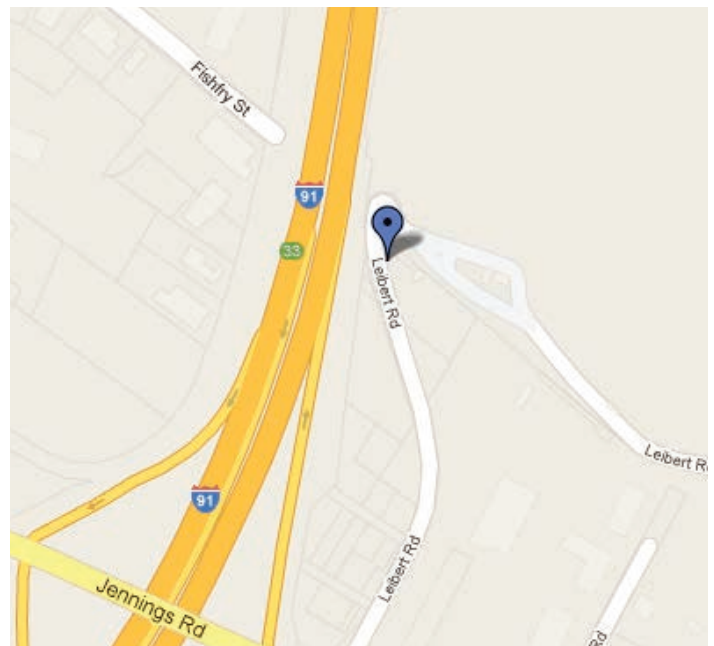

Independent Outdoor III LLC
 Silversmith Park • 346 Quinnipiac Street
 Building I • 3rd Floor
 Wallingford, CT 06492
www.independentoutdoor.com

Digital billboard in Hartford

I-91 1400 ft N/O Jennings Rd • #137

This elite location is a PRIME site to feature your products and services.

DETAILS	
County	Hartford
Size	672 square feet each side. 14 'x 48'
Location	I-91 1400 ft N/O Jennings Rd
Per Flip Impressions	222,473
Type	Digital
Flips	6 each side with 10 second hold
Latitude	41.790699
Longitude	-72.654832
Facing	North