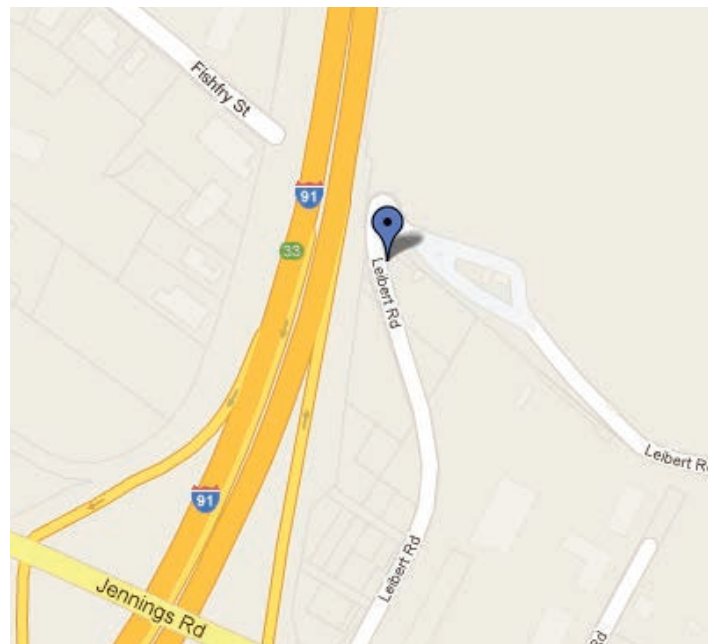

Independent Outdoor III LLC
 Silversmith Park • 346 Quinnipiac Street
 Building I • 3rd Floor
 Wallingford, CT 06492
www.independentoutdoor.com

Digital billboard in Hartford

I-91 1400 ft N/O Jennings Rd • #136

This elite location is a PRIME site to feature your products and services.

DETAILS	
County	Hartford
Size	672 square feet each side. 14 'x 48'
Location	I-91 1400 ft N/O Jennings Rd
Per Flip Impressions	311,228
Type	Digital
Flips	6 each side with 10 second hold
Latitude	41.790699
Longitude	-72.654832
Facing	South